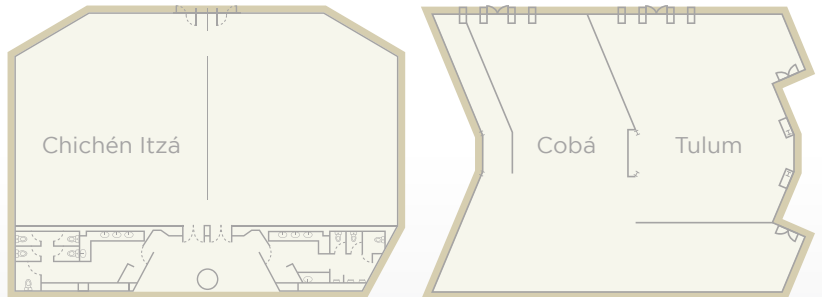

ROOMS	NATURAL LIGHT	sqft	LONG	WIDE	HIGH	COCKTAIL	MEETINGS	BANQUET	SCHOOL	U FORM	CONFERENCE
Chichén Itzá	X	3,207.65	80.38	41.01	13.12	60 pax	24 pax	45 pax	42 pax	24 pax	75 pax
Chichén Itzá I	X	1,991.32	39.04	36.41	13.12	20 pax	12 pax	18 pax	15 pax	9 pax	30 pax
Chichén Itzá II	X	1,991.32	37.07	41.33	13.12	20 pax	12 pax	18 pax	15 pax	9 pax	30 pax
Cobá	X	1,442.36	36.74	26.24	10.82	12 pax	7 pax	6 pax	6 pax	6 pax	15 pax
Tulum	X	1,442.36	36.08	26.24	10.82	12 pax	7 pax	6 pax	6 pax	6 pax	15 pax